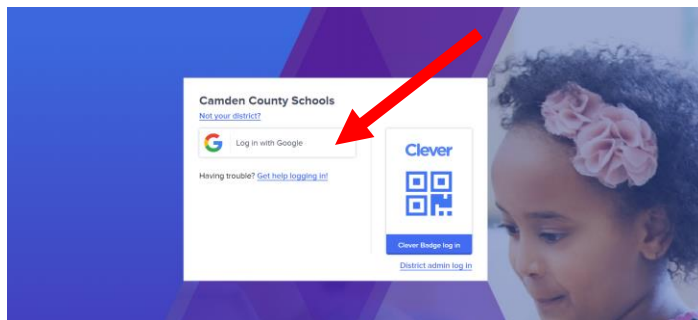

KES Lions – Keep on Soaring!

Students and Parents – KES offers amazing online resources to continue your work and learning at home! Below are the instructions for accessing the CCS Clever Portal that houses software programs that the students use at school.

Access the Camden County website and click on “Students” then click on “Clever Login”.
(www.camden.k12.ga.us)

The following screen will appear. Click on Log-In with Google.

Your student will now log-in just like they would at school. The teacher will give you your child’s log-in credentials.