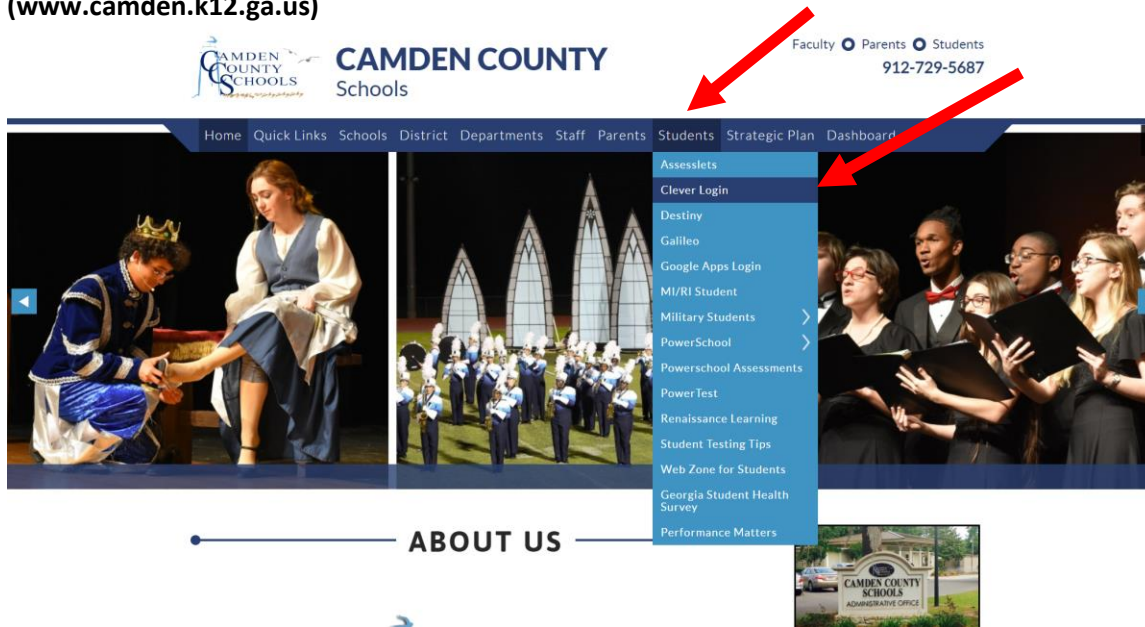

KES Lions – Keep on Soaring!

Students and Parents – KES offers amazing online resources to continue your work and learning at home! Below are the instructions for accessing the CCS Clever Portal that houses software programs that the students use at school.

Access the Camden County website and click on “Students” then click on “Clever Login”.
(www.camden.k12.ga.us)

The following screen will appear. Click on Log-In with Google.

Your student will now log-in just like they would at school. The teacher will give you your child’s log-in credentials.